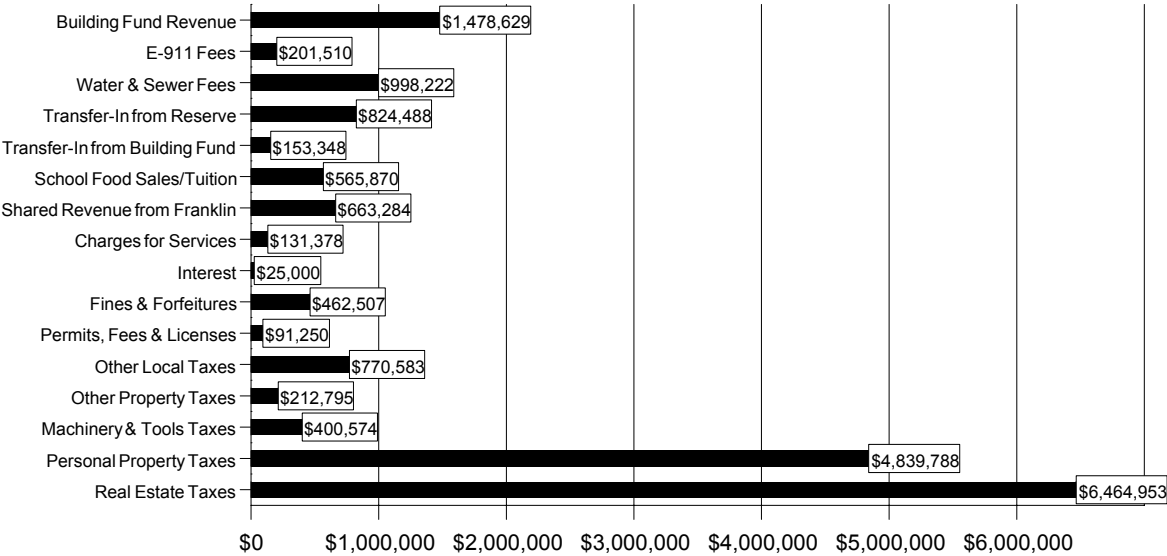

Southampton County Revenue Sources - FY 2005

Southampton County Local Revenue Sources - FY 2005

ANNUAL BUDGET